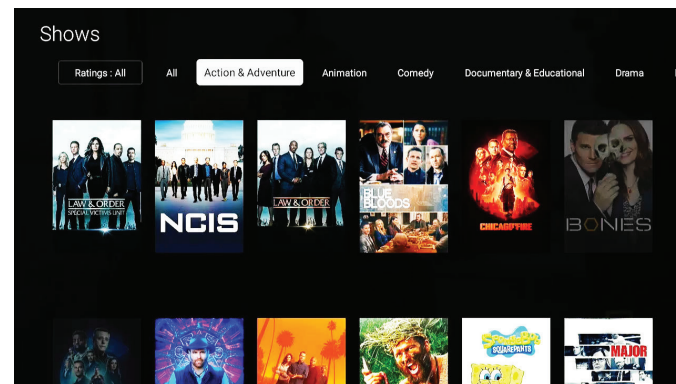

## APPS: STREAMING, SOLVED

Choose Apps from the main menu or press the Apps button on your remote control to see all your apps.

## THE GUIDE: NEVER MISS A THING

Choose Guide from the main menu, or press the Guide button on your remote control to see what's on and what's coming up.

## SHOWS AND MOVIES: BROWSE THE BEST

So much to watch, so little time! Use the Shows or Movies screens to browse thousands of options. You can filter by genre such as Action or Comedy, and limit results to content rated for Kids, Teens, or Adults.

## THE HOME SCREEN

ALWAYS SOMETHING GREAT TO WATCH

The Home screen is your hub for finding great things to watch. Browse categories like Sports, News, Kids, and Popular Shows, or check out live sports or shows on now.