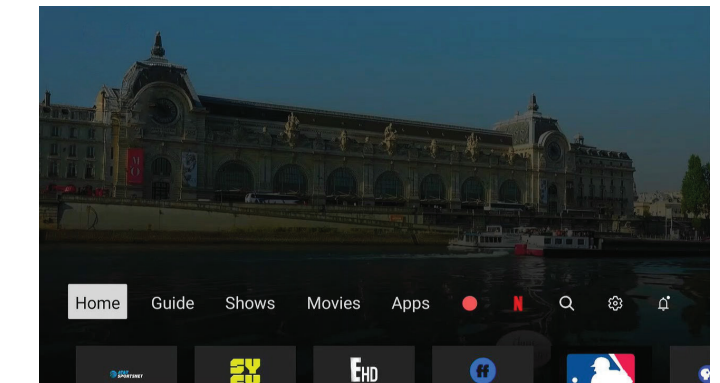

## THE HOME SCREEN

ALWAYS SOMETHING GREAT TO WATCH

The Home screen is your hub for finding great things to watch. Browse categories like Sports, News, Kids, and Popular Shows, or check out live sports or shows on now.