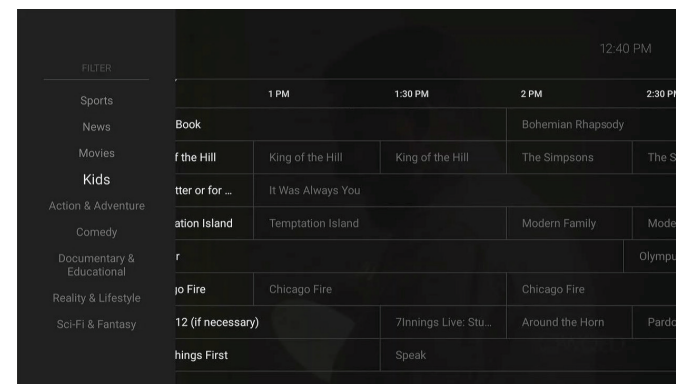

SEE JUST WHAT YOU WANT WITH FILTERS

Use filters to see only Movies, Sports, News, Kids shows, or more in the guide.