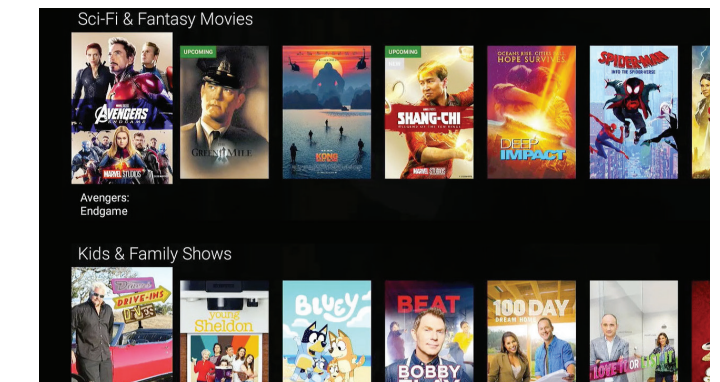

THE HOME SCREEN

ALWAYS SOMETHING GREAT TO WATCH

The Home screen is your hub for finding great things to watch. Browse categories like Sports, News, Kids, and Popular Shows, or check out live sports or shows on now.

When you find something you like, just select it to see details, watch, or set up a recording.