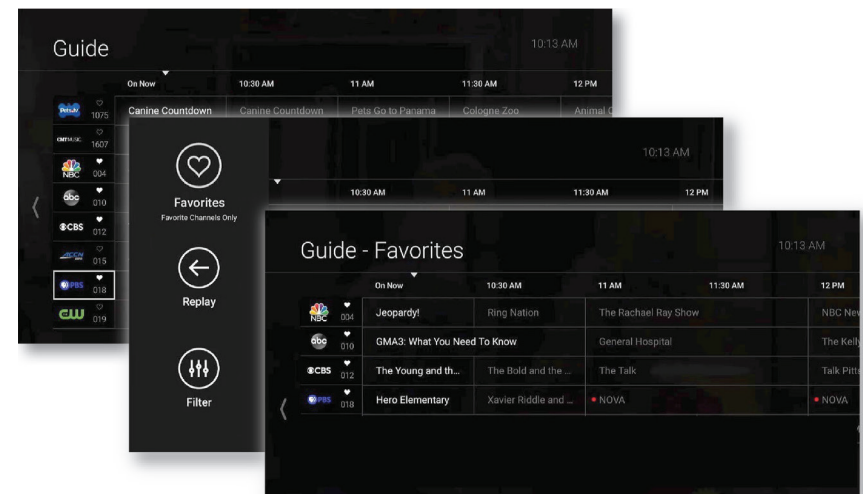

## THE HOME SCREEN

ALWAYS SOMETHING GREAT TO WATCH

The Home screen is your hub for finding great things to watch. Browse categories like Sports, News, Kids, and Popular Shows, or check out live sports or shows on now.

## SPEAK AND YOU SHALL FIND

Press and release the Google Assistant button or Voice Search button on your remote, and speak into the remote to find a show, open an app, or get recommendations. Try saying things like "Bob's Burgers," "Romantic movies," or "Basketball games."

## USE THE GUIDE SUPERPOWERS

Meet the hidden powers of the guide. Use your remote to move all the way to the left of the guide. A panel opens with Favorites, Replay, and Filter options.