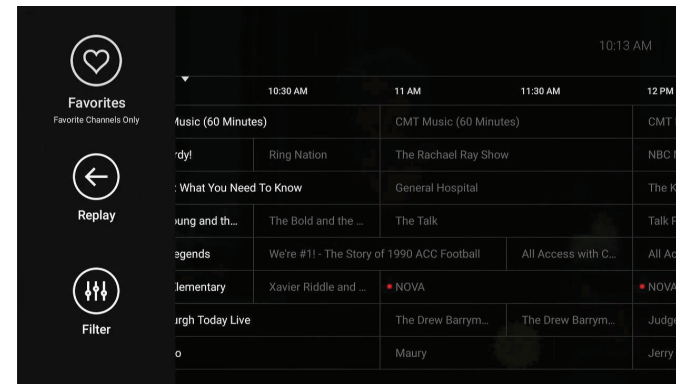

USE THE GUIDE SUPERPOWERS

Meet the hidden powers of the guide. Use your remote to move all the way to the left of the guide. A panel opens with Favorites, Replay, and Filter options.