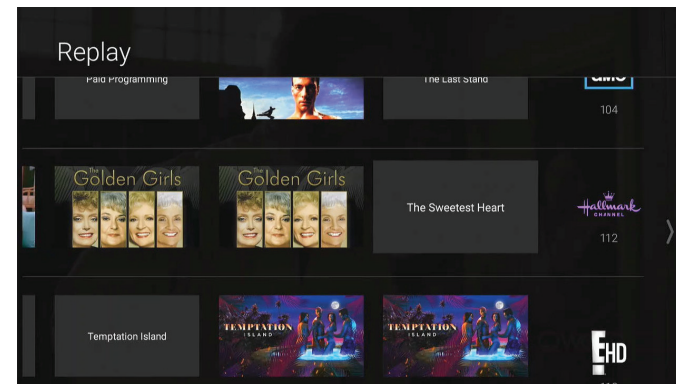

TURN BACK TIME WITH REPLAY

Missed your favorite show? No problem! Just choose Replay to choose from previously aired shows that are available to watch.