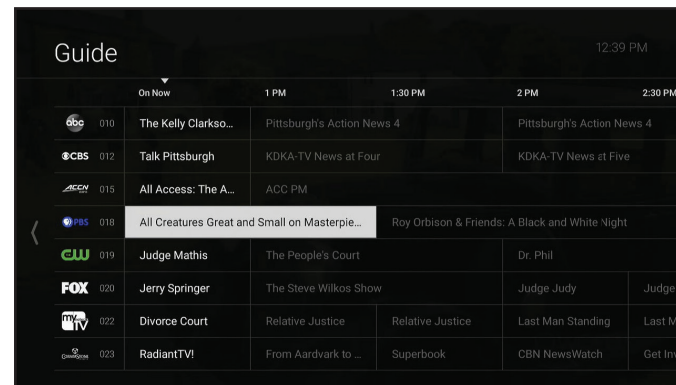

## APPS: STREAMING, SOLVED

Choose Apps from the main menu or press the Apps button on your remote control to see all your apps.

## THE GUIDE: NEVER MISS A THING

Choose Guide from the main menu, or press the Guide button on your remote control to see what's on and what's coming up.

## SHOWS AND MOVIES: BROWSE THE BEST

So much to watch, so little time! Use the Shows or Movies screens to browse thousands of options. You can filter by genre such as Action or Comedy, and limit results to content rated for Kids, Teens, or Adults.

## THE HOME SCREEN

ALWAYS SOMETHING GREAT TO WATCH

The Home screen is your hub for finding great things to watch. Browse categories like Sports, News, Kids, and Popular Shows, or check out live sports or shows on now.